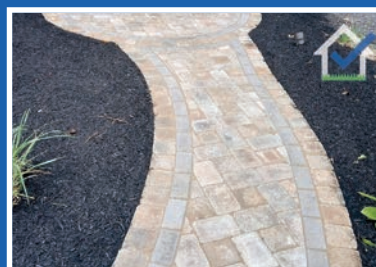

Quality

YARD AND HOME MAINTENANCE

"Quality You Can Trust"

HARDSCAPE & LANDSCAPE SERVICES

SITTING WALLS & HARDSCAPE LIGHTING

PAVER PATIOS

PERGOLAS & PAVILIONS

WATER FEATURES

STEPS / WALLS / WALKS

FIRE PITS

CALL, SCAN, OR REQUEST A QUOTE AT

WWW.QUALITYYHM.COM

FOR A CONSULTATION

614-559-0078

Servicing East Columbus, Licking & Fairfield Counties

RETAINING WALLS

GARDEN WALLS

PAVER WALKWAYS

LANDSCAPE LIGHTING

LAWNCARE & LANDSCAPE MAINTENANCE

to make your life simple with:
"Quality you can Trust"

LANDSCAPING

- ✓ Edge & Mulch
- ✓ Bed Maintenance
- ✓ Plant Installs
- ✓ Spring/Fall Clean Up