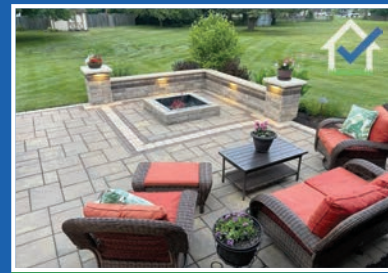

Quality

YARD AND HOME MAINTENANCE

"Quality You Can Trust"

HARDSCAPE & LANDSCAPE SERVICES

SITTING WALLS & HARDSCAPE LIGHTING

PAVER PATIOS

PERGOLAS & PAVILIONS

WATER FEATURES

STEPS / WALLS / WALKS

FIRE PITS

CALL, SCAN, OR REQUEST A QUOTE AT

WWW.QUALITYYHM.COM

FOR A CONSULTATION

614-559-0078

Servicing East Columbus, Licking & Fairfield Counties

RETAINING WALLS

GARDEN WALLS

PAVER WALKWAYS

LANDSCAPE LIGHTING

LAWNCARE & LANDSCAPE MAINTENANCE

to make your life simple with:
"Quality you can Trust"

LANDSCAPING

- ✓ Edge & Mulch
- ✓ Bed Maintenance
- ✓ Plant Installs
- ✓ Spring/Fall Clean Up